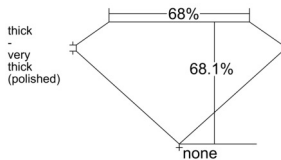

GIA®

FACSIMILE

GIA REPORT 6532757190

Verify this report at GIA.edu

GIA NATURAL DIAMOND DOSSIER®

October 16, 2025
GIA Report Number 6532757190
Shape and Cutting Style ..... **Cut-Cornered Rectangular Modified Brilliant**
Measurements ..... 5.34 x 4.21 x 2.87 mm

GRADING RESULTS

Carat Weight ..... 0.60 carat
Color Grade ..... H
Clarity Grade VS2

ADDITIONAL GRADING INFORMATION

Polish ..... Excellent
Symmetry ..... Very Good
Fluorescence ..... None
Clarity Characteristics..... Crystal, Cloud, Feather
Inscription(s): GIA 6532757190

PROPORTIONS

Profile not to actual proportions

GRADING SCALES

GIA COLOR SCALE		GIA CLARITY SCALE			
COLORLESS	D	VERY VERY SLIGHTLY INCLUDED	FLAWLESS		
	E		INTERNALLY FLAWLESS		
	F		VVS₁		
	G		VVS₂		
	NEAR COLORLESS	H	VERY SLIGHTLY INCLUDED	VS₁	
		I		VS₂	
		FAINT	J	SLIGHTLY INCLUDED	SI₁
			K		SI₂
	L		I₁		
	M		I₂		
N	I₃				
O					
VERT LIGHT	P	INCLUDED			
	Q				
	R				
	S				
	T				
	U				
	V				
LIGHT	W				
	X				
	Y				
	Z