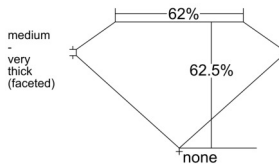

GIA®

FACSIMILE

GIA REPORT 6532758199

Verify this report at GIA.edu

GIA NATURAL DIAMOND DOSSIER®

October 15, 2025
GIA Report Number 6532758199
Shape and Cutting Style ..... Pear Brilliant
Measurements ..... 6.23 x 4.21 x 2.63 mm

GRADING RESULTS

Carat Weight ..... 0.40 carat
Color Grade ..... E
Clarity Grade VVS2

ADDITIONAL GRADING INFORMATION

Polish ..... Excellent
Symmetry ..... Very Good
Fluorescence ..... None
Clarity Characteristics..... Cloud, Needle, Pinpoint
Inscription(s): GIA 6532758199

PROPORTIONS

Profile not to actual proportions

GRADING SCALES

GIA COLOR SCALE		GIA CLARITY SCALE			
COLORLESS	D	VERY VERY SLIGHTLY INCLUDED	FLAWLESS		
	E		INTERNALLY FLAWLESS		
	F	VERY SLIGHTLY INCLUDED	VVS₁		
	G		VVS₂		
	H		VS₁		
	NEAR COLORLESS	I	SLIGHTLY INCLUDED	VS₂	
		J		SI₁	
		FAINT	K	INCLUDED	SI₂
			L		I₁
			M		I₂
VERT LIGHT	N	LIGHT	I₃		
	O				
	P				
	Q				
	R