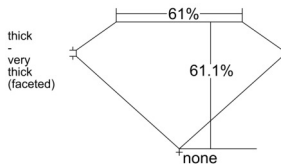

GIA®

FACSIMILE

GIA REPORT 6532758628

Verify this report at GIA.edu

GIA NATURAL DIAMOND DOSSIER®

October 16, 2025
GIA Report Number 6532758628
Shape and Cutting Style ..... Pear Brilliant
Measurements ..... 6.79 x 4.47 x 2.73 mm

GRADING RESULTS

Carat Weight ..... 0.50 carat
Color Grade ..... G
Clarity Grade VS1

ADDITIONAL GRADING INFORMATION

Polish ..... Excellent
Symmetry ..... Very Good
Fluorescence ..... None
Clarity Characteristics..... Feather, Cloud, Pinpoint
Inscription(s): GIA 6532758628

PROPORTIONS

Profile not to actual proportions

GRADING SCALES

GIA COLOR SCALE		GIA CLARITY SCALE			
COLORLESS	D	VERY VERY SLIGHTLY INCLUDED	FLAWLESS		
	E		INTERNALLY FLAWLESS		
	F	VERY SLIGHTLY INCLUDED	VVS₁		
	G		VVS₂		
	H		VS₁		
	NEAR COLORLESS	I	SLIGHTLY INCLUDED	VS₂	
		J		SI₁	
		FAINT	K	INCLUDED	SI₂
			L		I₁
			M		I₂
VERT LIGHT	N	INCLUDED	I₃		
	O				
	P				
	Q				
	R				
LIGHT	S				
	T				
	U				
	V				
	W				
X					
Y					
Z