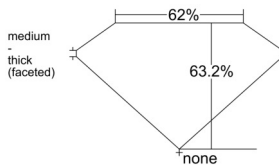

GIA®

FACSIMILE

GIA REPORT 6532760308

Verify this report at GIA.edu

GIA NATURAL DIAMOND DOSSIER®

October 16, 2025
GIA Report Number 6532760308
Shape and Cutting Style ..... Pear Brilliant
Measurements ..... 6.19 x 4.13 x 2.61 mm

GRADING RESULTS

Carat Weight ..... 0.40 carat
Color Grade ..... F
Clarity Grade VS1

ADDITIONAL GRADING INFORMATION

Polish ..... Excellent
Symmetry ..... Very Good
Fluorescence ..... None
Clarity Characteristics..... Crystal, Feather, Pinpoint
Inscription(s): GIA 6532760308

PROPORTIONS

Profile not to actual proportions

GRADING SCALES

GIA COLOR SCALE		GIA CLARITY SCALE	
COLORLESS	D	VERY VERY SLIGHTLY INCLUDED	FLAWLESS
	E		INTERNALLY FLAWLESS
	F		VVS₁
	G		VVS₂
	H		VS₁
	I		VS₂
	J		SI₁
	K		SI₂
	L		I₁
	M		I₂
NEAR COLORLESS	N	SLIGHTLY INCLUDED	I₃
	O		
	P		
	Q		
FAINT	R		
	S		
	T		
	U		
VERT LIGHT	V		
	W		
	X		
	Y		
LIGHT	Z