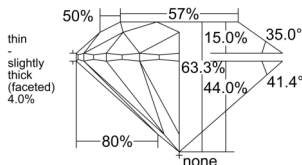

GIA®

FACSIMILE

GIA REPORT 6532765449

Verify this report at GIA.edu

GIA NATURAL DIAMOND DOSSIER®

October 16, 2025
GIA Report Number **6532765449**
Shape and Cutting Style ..... **Round Brilliant**
Measurements ..... **5.84 - 5.92 x 3.72 mm**

GRADING RESULTS

Carat Weight ..... **0.80 carat**
Color Grade ..... **K**
Clarity Grade **S11**
Cut Grade ..... **Excellent**

ADDITIONAL GRADING INFORMATION

Polish ..... **Excellent**
Symmetry ..... **Very Good**
Fluorescence ..... **None**
Clarity Characteristics..... **Crystal, Feather**
Inscription(s): **GIA 6532765449**

PROPORTIONS

Profile to actual proportions

GRADING SCALES

GIA COLOR SCALE

COLORLESS	D
	E
	F
	G
	H
	I
	J
NEAR COLORLESS	K
	L
	M
	N
	O
	P
	R
	S
	T
	U
	V
	W
	X
	Y
LIGHT	Z

GIA CLARITY SCALE

FLAWLESS	INTERNAL FLAWLESS	
		FLAWLESS
VERY VERY SLIGHTLY INCLUDED	VVS₁	
	VVS₂	
VERY SLIGHTLY INCLUDED	VS₁	
	VS₂	
SLIGHTLY INCLUDED	S1₁	
	S1₂	
INCLUDED	I₁	
	I₂	
	I₃	

GIA CUT SCALE

EXCELLENT
VERY GOOD
GOOD
FAIR
POOR