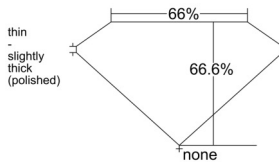

GIA®

FACSIMILE

GIA REPORT 6532769670

Verify this report at GIA.edu

GIA NATURAL DIAMOND DOSSIER®

October 17, 2025
GIA Report Number 6532769670
Shape and Cutting Style ..... **Cut-Cornered Rectangular Modified Brilliant**
Measurements ..... 6.51 x 4.42 x 2.94 mm

GRADING RESULTS

Carat Weight ..... 0.71 carat
Color Grade ..... E
Clarity Grade VS1

ADDITIONAL GRADING INFORMATION

Polish ..... Excellent
Symmetry ..... Excellent
Fluorescence ..... None
Clarity Characteristics ..... Feather
Inscription(s): GIA 6532769670

PROPORTIONS

Profile not to actual proportions

GRADING SCALES

GIA COLOR SCALE		GIA CLARITY SCALE		
COLORLESS	D	VERY VERY SLIGHTLY INCLUDED	FLAWLESS	
	E		INTERNALLY FLAWLESS	
	F		VVS₁	
	G		VVS₂	
	NEAR COLORLESS	H	VERY SLIGHTLY INCLUDED	VS₁
		I		VS₂
		J	SLIGHTLY INCLUDED	SI₁
		K		SI₂
	FAINT	L	INCLUDED	I₁
		M		I₂
N		I₃		
O				
VERT LIGHT		P		
		Q		
		R		
		S		
LIGHT	T			
	U			
	V			
	W			
	X			
	Y			
	Z