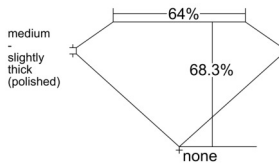

GIA®

FACSIMILE

GIA REPORT 6532779190

Verify this report at GIA.edu

GIA NATURAL DIAMOND DOSSIER®

October 17, 2025
GIA Report Number 6532779190
Shape and Cutting Style ..... Emerald Cut
Measurements ..... 5.26 x 3.79 x 2.59 mm

GRADING RESULTS

Carat Weight ..... 0.51 carat
Color Grade ..... D
Clarity Grade VVS1

ADDITIONAL GRADING INFORMATION

Polish ..... Excellent
Symmetry ..... Very Good
Fluorescence ..... None
Clarity Characteristics ..... Pinpoint
Inscription(s): GIA 6532779190

PROPORTIONS

Profile not to actual proportions

GRADING SCALES

GIA COLOR SCALE		GIA CLARITY SCALE			
COLORLESS	D	VERY VERY SLIGHTLY INCLUDED	FLAWLESS		
	E		INTERNALLY FLAWLESS		
	F	VERY SLIGHTLY INCLUDED	VVS₁		
	G		VVS₂		
	H		VS₁		
	NEAR COLORLESS	I	SLIGHTLY INCLUDED	VS₂	
		J		SI₁	
		FAINT	K	INCLUDED	SI₂
			L		I₁
			M		I₂
VERTICALLY LIGHT	N	LIGHT	I₃		
	O				
	P				
	Q				
	R