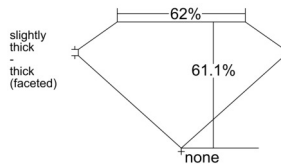

GIA®

FACSIMILE

GIA REPORT 6532783059

Verify this report at GIA.edu

GIA NATURAL DIAMOND DOSSIER®

November 11, 2025
GIA Report Number 6532783059
Shape and Cutting Style ..... Pear Brilliant
Measurements ..... 5.80 x 3.86 x 2.36 mm

GRADING RESULTS

Carat Weight ..... 0.30 carat
Color Grade ..... H
Clarity Grade VVS2

ADDITIONAL GRADING INFORMATION

Polish ..... Excellent
Symmetry ..... Very Good
Fluorescence ..... None
Clarity Characteristics..... Pinpoint, Cloud, Indented Natural
Inscription(s): GIA 6532783059

PROPORTIONS

Profile not to actual proportions

GRADING SCALES

GIA COLOR SCALE		GIA CLARITY SCALE			
COLORLESS	D	VERY VERY SLIGHTLY INCLUDED	FLAWLESS		
	E		INTERNALLY FLAWLESS		
	F	VERY SLIGHTLY INCLUDED	VVS₁		
	G		VVS₂		
	H		VS₁		
	NEAR COLORLESS	I	SLIGHTLY INCLUDED	VS₂	
		J		SI₁	
		FAINT	K	INCLUDED	SI₂
			L		I₁
			M		I₂
VERT LIGHT	N	LIGHT	I₃		
	O				
	P				
	Q				
	R