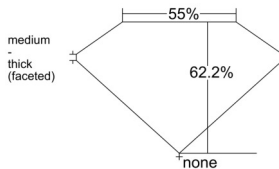

GIA®

FACSIMILE

GIA REPORT 6532784368

Verify this report at GIA.edu

GIA NATURAL DIAMOND DOSSIER®

October 17, 2025
GIA Report Number 6532784368
Shape and Cutting Style ..... Pear Brilliant
Measurements ..... 7.39 x 4.68 x 2.91 mm

GRADING RESULTS

Carat Weight ..... 0.60 carat
Color Grade ..... H
Clarity Grade VS1

ADDITIONAL GRADING INFORMATION

Polish ..... Excellent
Symmetry ..... Very Good
Fluorescence ..... None
Clarity Characteristics..... Feather, Cloud
Inscription(s): GIA 6532784368

PROPORTIONS

Profile not to actual proportions

GRADING SCALES

GIA COLOR SCALE		GIA CLARITY SCALE			
COLORLESS	D	VERY VERY SLIGHTLY INCLUDED	FLAWLESS		
	E		INTERNALLY FLAWLESS		
	F	VERY SLIGHTLY INCLUDED	VVS₁		
	G		VVS₂		
	H		VS₁		
	NEAR COLORLESS	I	SLIGHTLY INCLUDED	VS₂	
		J		SI₁	
		FAINT	K	INCLUDED	SI₂
			L		I₁
			M		I₂
VERT LIGHT	N	LIGHT	I₃		
	O				
	P				
	Q				
	R