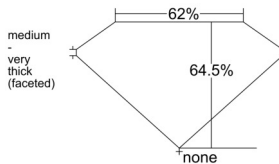

GIA®

FACSIMILE

GIA REPORT 6532784381

Verify this report at GIA.edu

GIA NATURAL DIAMOND DOSSIER®

October 17, 2025
GIA Report Number 6532784381
Shape and Cutting Style ..... Pear Brilliant
Measurements ..... 7.49 x 4.52 x 2.92 mm

GRADING RESULTS

Carat Weight ..... 0.59 carat
Color Grade ..... D
Clarity Grade VS1

ADDITIONAL GRADING INFORMATION

Polish ..... Excellent
Symmetry ..... Very Good
Fluorescence ..... None
Clarity Characteristics..... Crystal, Cloud, Pinpoint
Inscription(s): GIA 6532784381

PROPORTIONS

Profile not to actual proportions

GRADING SCALES

GIA COLOR SCALE		GIA CLARITY SCALE				
COLORLESS	D	NEAR COLORLESS	FLAWLESS			
	E		INTERNALLY FLAWLESS			
	F		VERY VERY SLIGHTLY INCLUDED	VVS₁		
	G			VVS₂		
	H		VERY SLIGHTLY INCLUDED	VS₁		
	I			VS₂		
	J			SLIGHTLY INCLUDED	SI₁	
	K		SI₂			
	FAINT		L	VERT LIGHT	I₁	
			M			I₂
N		I₃				
O			LIGHT			
P						
Q						
R						
S						
T	Z					
		U				
		V				
		W				
		X				
Y						
Z