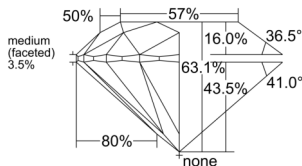

GIA®

FACSIMILE

GIA REPORT 6532786317

Verify this report at GIA.edu

GIA NATURAL DIAMOND DOSSIER®

November 12, 2025
GIA Report Number **6532786317**
Shape and Cutting Style ..... **Round Brilliant**
Measurements ..... **4.27 - 4.30 x 2.70 mm**

GRADING RESULTS

Carat Weight ..... **0.30 carat**
Color Grade ..... **D**
Clarity Grade **VS1**
Cut Grade ..... **Excellent**

ADDITIONAL GRADING INFORMATION

Polish ..... **Excellent**
Symmetry ..... **Excellent**
Fluorescence ..... **None**
Clarity Characteristics..... **Crystal, Pinpoint**
Inscription(s): **GIA 6532786317**

PROPORTIONS

Profile to actual proportions

GRADING SCALES

GIA COLOR SCALE

COLORLESS	D
	E
	F
	G
	H
	I
	J
NEAR COLORLESS	K
	L
Faint	M
	N
	O
	P
	R
	S
	T
	U
	V
	W
	X
	Y
Light	Z

GIA CLARITY SCALE

FLAWLESS	VERY VERY SLIGHTLY INCLUDED	VS₁	VS₂	VS₁	VS₂	SI₁	SI₂	I₁	I₂	I₃			
											VERY SLIGHTLY INCLUDED	SLIGHTLY INCLUDED	INCLUDED

GIA CUT SCALE

EXCELLENT
VERY GOOD
GOOD
FAIR
POOR