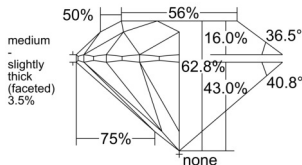

GIA®

FACSIMILE

GIA REPORT 6532795820

Verify this report at GIA.edu

GIA NATURAL DIAMOND DOSSIER®

October 28, 2025
GIA Report Number 6532795820
Shape and Cutting Style ..... Round Brilliant
Measurements ..... 5.03 - 5.05 x 3.17 mm

GRADING RESULTS

Carat Weight ..... 0.50 carat
Color Grade I
Clarity Grade VVS2
Cut Grade ..... Excellent

ADDITIONAL GRADING INFORMATION

Polish ..... Excellent
Symmetry ..... Excellent
Fluorescence ..... None
Clarity Characteristics ..... Feather, Pinpoint
Inscription(s): GIA 6532795820

PROPORTIONS

Profile to actual proportions