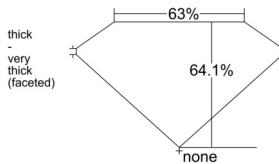

GIA®

FACSIMILE

GIA REPORT 6532796021

Verify this report at GIA.edu

GIA NATURAL DIAMOND DOSSIER®

December 10, 2025
GIA Report Number 6532796021
Shape and Cutting Style ..... Pear Brilliant
Measurements ..... 7.83 x 5.08 x 3.26 mm

GRADING RESULTS

Carat Weight ..... 0.81 carat
Color Grade ..... D
Clarity Grade VS1

ADDITIONAL GRADING INFORMATION

Polish ..... Excellent
Symmetry ..... Excellent
Fluorescence ..... None
Clarity Characteristics ..... Crystal
Inscription(s): GIA 6532796021

PROPORTIONS

Profile not to actual proportions

GRADING SCALES

GIA COLOR SCALE		GIA CLARITY SCALE			
COLORLESS	D	VERY VERY SLIGHTLY INCLUDED	FLAWLESS		
	E		INTERNALLY FLAWLESS		
	F		VVS₁		
	NEAR COLORLESS	G	VVS₂		
		H	VERY SLIGHTLY INCLUDED	VS₁	
		I		VS₂	
		FAINT	J	SLIGHTLY INCLUDED	SI₁
			K		SI₂
	L		I₁		
	VERT LIGHT		M	INCLUDED	I₂
N			I₃		
O		LIGHT			
P					
Q					
R					
S					
T					
LIGHT	U				
	V				
	W				
	X				
Y					
Z