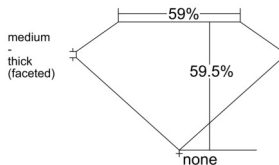

GIA®

FACSIMILE

GIA REPORT 6532803296

Verify this report at GIA.edu

GIA NATURAL DIAMOND DOSSIER®

October 28, 2025
GIA Report Number 6532803296
Shape and Cutting Style ..... Heart Brilliant
Measurements ..... 5.66 x 6.19 x 3.68 mm

GRADING RESULTS

Carat Weight ..... 0.71 carat
Color Grade ..... G
Clarity Grade VS1

ADDITIONAL GRADING INFORMATION

Polish ..... Excellent
Symmetry ..... Excellent
Fluorescence ..... Faint
Clarity Characteristics..... Crystal, Needle, Pinpoint
Inscription(s): GIA 6532803296

PROPORTIONS

Profile not to actual proportions

GRADING SCALES

GIA COLOR SCALE		GIA CLARITY SCALE	
COLORLESS	D	VERY VERY SLIGHTLY INCLUDED	FLAWLESS
	E		INTERNALLY FLAWLESS
	F		VVS₁
	G		VVS₂
	H		VS₁
	I		VS₂
	J		SI₁
	K		SI₂
	L		I₁
	M		I₂
NEAR COLORLESS	N	SLIGHTLY INCLUDED	I₃
	O		
	P		
	Q		
FAINT	R		
	S		
	T		
	U		
VERT LIGHT	V		
	W		
	X		
	Y		
LIGHT	Z