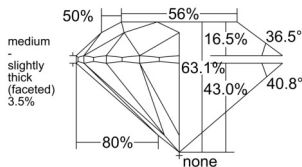

GIA®

FACSIMILE

GIA REPORT 6532835859

Verify this report at GIA.edu

GIA NATURAL DIAMOND DOSSIER®

October 30, 2025
GIA Report Number 6532835859
Shape and Cutting Style ..... Round Brilliant
Measurements ..... 4.72 - 4.76 x 2.99 mm

GRADING RESULTS

Carat Weight ..... 0.41 carat
Color Grade ..... G
Clarity Grade VVS1
Cut Grade ..... Excellent

ADDITIONAL GRADING INFORMATION

Polish ..... Excellent
Symmetry ..... Excellent
Fluorescence ..... Faint
Clarity Characteristics ..... Needle, Pinpoint
Inscription(s): GIA 6532835859

PROPORTIONS

GRADING SCALES

GIA COLOR SCALE

COLORLESS	D
	E
	F
	G
	H
	I
	J
NEAR COLORLESS	K
	L
FAIN	M
	N
	O
	P
VERY LIGHT	Q
	R
	S
	T
	U
	V
	W
	X
	Y
LIGHT	Z

GIA CLARITY SCALE

FLAWLESS	INTERNAL FLAWLESS	
		VVS₁
VVS₂	VS₁	
VS₂	SI₁	
SI₁	SI₂	
I₁	I₂	
I₂	I₃	

GIA CUT SCALE

EXCELLENT
VERY GOOD
GOOD
FAIR
POOR