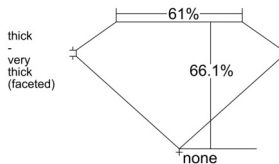

GIA®

FACSIMILE

GIA REPORT 6532840889

Verify this report at GIA.edu

GIA NATURAL DIAMOND DOSSIER®

October 29, 2025
GIA Report Number 6532840889
Shape and Cutting Style ..... Pear Brilliant
Measurements ..... 7.69 x 5.00 x 3.30 mm

GRADING RESULTS

Carat Weight ..... 0.80 carat
Color Grade ..... D
Clarity Grade VS1

ADDITIONAL GRADING INFORMATION

Polish ..... Excellent
Symmetry ..... Excellent
Fluorescence ..... None
Clarity Characteristics ..... Crystal
Inscription(s): GIA 6532840889

PROPORTIONS

Profile not to actual proportions

GRADING SCALES

GIA COLOR SCALE		GIA CLARITY SCALE			
COLORLESS	D	VERY VERY SLIGHTLY INCLUDED	FLAWLESS		
	E		INTERNALLY FLAWLESS		
	F	VERY SLIGHTLY INCLUDED	VS₁		
	G		VS₂		
	H		VS₁		
	NEAR COLORLESS	I	SLIGHTLY INCLUDED	VS₂	
		J		SI₁	
		FAINT	K	INCLUDED	SI₂
			L		I₁
			M		I₂
VERT LIGHT	N	LIGHT	I₃		
	O				
	P				
	Q				
	R				
	S				
	T