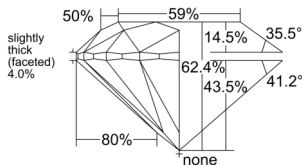

GIA®

FACSIMILE

GIA REPORT 6532842839

Verify this report at GIA.edu

GIA NATURAL DIAMOND DOSSIER®

October 31, 2025
GIA Report Number 6532842839
Shape and Cutting Style ..... Round Brilliant
Measurements ..... 5.16 - 5.19 x 3.23 mm

GRADING RESULTS

Carat Weight ..... 0.54 carat
Color Grade ..... D
Clarity Grade VVS1
Cut Grade ..... Excellent

ADDITIONAL GRADING INFORMATION

Polish ..... Excellent
Symmetry ..... Excellent
Fluorescence ..... Medium Blue
Clarity Characteristics..... Pinpoint, Feather
Inscription(s): GIA 6532842839

PROPORTIONS

Profile to actual proportions