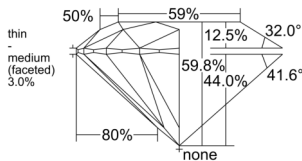

GIA®

FACSIMILE

GIA REPORT 6532843124

Verify this report at GIA.edu

GIA NATURAL DIAMOND DOSSIER®

October 30, 2025
GIA Report Number 6532843124
Shape and Cutting Style ..... Round Brilliant
Measurements ..... 4.21 - 4.23 x 2.52 mm

GRADING RESULTS

Carat Weight ..... 0.27 carat
Color Grade ..... E
Clarity Grade VS1
Cut Grade ..... Excellent

ADDITIONAL GRADING INFORMATION

Polish ..... Excellent
Symmetry ..... Excellent
Fluorescence ..... None
Clarity Characteristics ..... Feather, Pinpoint
Inscription(s): GIA 6532843124

PROPORTIONS

Profile to actual proportions