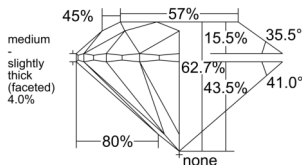

GIA®

FACSIMILE

GIA REPORT 6532849695

Verify this report at GIA.edu

GIA NATURAL DIAMOND DOSSIER®

October 30, 2025
GIA Report Number 6532849695
Shape and Cutting Style ..... Round Brilliant
Measurements ..... 5.06 - 5.10 x 3.19 mm

GRADING RESULTS

Carat Weight ..... 0.51 carat
Color Grade ..... J
Clarity Grade VVS1
Cut Grade ..... Excellent

ADDITIONAL GRADING INFORMATION

Polish ..... Excellent
Symmetry ..... Excellent
Fluorescence ..... None
Clarity Characteristics ..... Cloud
Inscription(s): GIA 6532849695

PROPORTIONS

Profile to actual proportions

GRADING SCALES

GIA COLOR SCALE	GIA CLARITY SCALE	GIA CUT SCALE	
D	FLAWLESS	EXCELLENT	
E	INTERNALLY FLAWLESS		
F		VVS₁	VERY GOOD
G	VVS₂		
H	VS₁	GOOD	
I	VS₂		
J	SI₁	FAIR	
K	SI₂		
L	I₁	POOR	
M			
N			
O	I₂		
P			
Q	I₃		
R			
S			
T			
U			
V			
W			
X			
Y			
Z