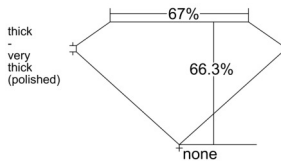

GIA®

FACSIMILE

GIA REPORT 6532850601

Verify this report at GIA.edu

GIA NATURAL DIAMOND DOSSIER®

November 03, 2025
GIA Report Number 6532850601
Shape and Cutting Style ..... **Cut-Cornered Rectangular Modified Brilliant**
Measurements ..... 5.13 x 4.08 x 2.71 mm

GRADING RESULTS

Carat Weight ..... 0.51 carat
Color Grade ..... E
Clarity Grade VS1

ADDITIONAL GRADING INFORMATION

Polish ..... Very Good
Symmetry ..... Very Good
Fluorescence ..... None
Clarity Characteristics ..... Crystal, Needle, Pinpoint
Inscription(s): GIA 6532850601

PROPORTIONS

Profile not to actual proportions

GRADING SCALES

GIA COLOR SCALE		GIA CLARITY SCALE		
COLORLESS	D	VERY VERY SLIGHTLY INCLUDED	FLAWLESS	
	E		INTERNALLY FLAWLESS	
	F		VVS₁	
	G		VVS₂	
	NEAR COLORLESS	H	VERY SLIGHTLY INCLUDED	VS₁
		I		VS₂
		J	SLIGHTLY INCLUDED	SI₁
		K		SI₂
	FAINT	L	INCLUDED	I₁
		M		I₂
N		I₃		
O				
VERT LIGHT		P		
		Q		
		R		
		S		
LIGHT	T			
	U			
	V			
	W			
	X			
	Y			
	Z