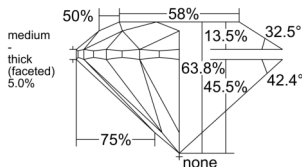

GIA®

FACSIMILE

GIA REPORT 6532853875

Verify this report at GIA.edu

GIA NATURAL DIAMOND DOSSIER®

October 30, 2025
GIA Report Number 6532853875
Shape and Cutting Style ..... Round Brilliant
Measurements ..... 6.10 - 6.17 x 3.92 mm

GRADING RESULTS

Carat Weight ..... 0.91 carat
Color Grade ..... D
Clarity Grade VS1
Cut Grade ..... Very Good

ADDITIONAL GRADING INFORMATION

Polish ..... Excellent
Symmetry ..... Very Good
Fluorescence ..... None
Clarity Characteristics ..... Cloud
Inscription(s): GIA 6532853875

PROPORTIONS

GRADING SCALES

GIA COLOR SCALE	GIA CLARITY SCALE	GIA CUT SCALE
COLOURLESS	FLAWLESS	EXCELLENT
D	INTERNALLY FLAWLESS	
E	VVS₁	VERY GOOD
F		
G	VVS₂	
H	VS₁	GOOD
I		
J	VS₂	
K	SI₁	FAIR
L		
M	SI₂	
N	I₁	POOR
O		
P	I₂	
Q	I₃	
R		
S		
T		
U		
V		
W		
X		
Y		
Z