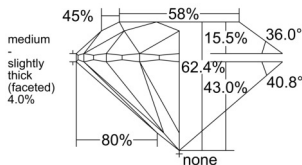

GIA®

FACSIMILE

GIA REPORT 6532858068

Verify this report at GIA.edu

GIA NATURAL DIAMOND DOSSIER®

October 30, 2025
GIA Report Number 6532858068
Shape and Cutting Style ..... Round Brilliant
Measurements ..... 4.43 - 4.46 x 2.77 mm

GRADING RESULTS

Carat Weight ..... 0.34 carat
Color Grade ..... F
Clarity Grade VVS1
Cut Grade ..... Excellent

ADDITIONAL GRADING INFORMATION

Polish ..... Excellent
Symmetry ..... Excellent
Fluorescence ..... Faint
Clarity Characteristics..... Needle, Pinpoint, Feather, Cavity
Inscription(s): GIA 6532858068

PROPORTIONS

Profile to actual proportions

GRADING SCALES

GIA COLOR SCALE

COLORLESS	D
	E
	F
	G
	H
	I
	J
NEAR COLORLESS	K
	L
FAIN	M
	N
	O
	P
VERY LIGHT	Q
	R
	S
	T
	U
	V
	W
	X
	Y
LIGHT	Z

GIA CLARITY SCALE

FLAWLESS	VERY VERY SLIGHTLY INCLUDED	I₁	
			I₂
INTERNALLY FLAWLESS	VERY SLIGHTLY INCLUDED	SI₁	
			SI₂
VVS₁	SLIGHTLY INCLUDED	I₁	
			I₂
VVS₂	INCLUDED	I₃	

GIA CUT SCALE

EXCELLENT
VERY GOOD
GOOD
FAIR
POOR