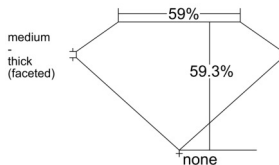

GIA®

FACSIMILE

GIA REPORT 6532859092

Verify this report at GIA.edu

GIA NATURAL DIAMOND DOSSIER®

November 03, 2025
GIA Report Number 6532859092
Shape and Cutting Style ..... Heart Brilliant
Measurements ..... 5.79 x 6.42 x 3.81 mm

GRADING RESULTS

Carat Weight ..... 0.81 carat
Color Grade I
Clarity Grade VVS1

ADDITIONAL GRADING INFORMATION

Polish ..... Excellent
Symmetry ..... Excellent
Fluorescence ..... None
Clarity Characteristics ..... Pinpoint, Feather
Inscription(s): GIA 6532859092

PROPORTIONS

Profile not to actual proportions

GRADING SCALES

GIA COLOR SCALE		GIA CLARITY SCALE	
COLORLESS	D	VERY VERY SLIGHTLY INCLUDED	FLAWLESS
	E		INTERNALLY FLAWLESS
	F		VVS₁
	G		VVS₂
	H		VS₁
	I		VS₂
	J		SI₁
	K		SI₂
	L		I₁
	M		I₂
NEAR COLORLESS	N	SLIGHTLY INCLUDED	I₃
	O		
	P		
	Q		
FAINT	R		
	S		
	T		
	U		
VERT LIGHT	V		
	W		
	X		
	Y		
LIGHT	Z