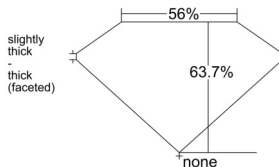

GIA®

FACSIMILE

GIA REPORT 6532859114

Verify this report at GIA.edu

GIA NATURAL DIAMOND DOSSIER®

November 04, 2025
GIA Report Number 6532859114
Shape and Cutting Style ..... Pear Brilliant
Measurements ..... 5.83 x 3.86 x 2.46 mm

GRADING RESULTS

Carat Weight ..... 0.33 carat
Color Grade ..... E
Clarity Grade VS1

ADDITIONAL GRADING INFORMATION

Polish ..... Excellent
Symmetry ..... Excellent
Fluorescence ..... Faint
Clarity Characteristics ..... Crystal, Pinpoint
Inscription(s): GIA 6532859114

PROPORTIONS

Profile not to actual proportions

GRADING SCALES

GIA COLOR SCALE		GIA CLARITY SCALE			
COLORLESS	D	VERY VERY SLIGHTLY INCLUDED	FLAWLESS		
	E		INTERNALLY FLAWLESS		
	F	VERY SLIGHTLY INCLUDED	VVS₁		
	G		VVS₂		
	H		VS₁		
	NEAR COLORLESS	I	SLIGHTLY INCLUDED	VS₂	
		J		SI₁	
		FAINT	K	INCLUDED	SI₂
			L		I₁
			M		I₂
VERT LIGHT	N	LIGHT	I₃		
	O				
	P				
	Q				
	R