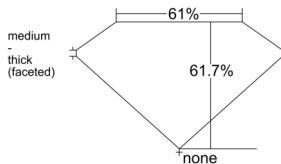

GIA®

FACSIMILE

GIA REPORT 6532862590

Verify this report at GIA.edu

GIA NATURAL DIAMOND DOSSIER®

October 30, 2025
GIA Report Number 6532862590
Shape and Cutting Style ..... Pear Brilliant
Measurements ..... 6.29 x 3.69 x 2.28 mm

GRADING RESULTS

Carat Weight ..... 0.30 carat
Color Grade ..... E
Clarity Grade VVS1

ADDITIONAL GRADING INFORMATION

Polish ..... Very Good
Symmetry ..... Very Good
Fluorescence ..... None
Clarity Characteristics ..... Pinpoint
Inscription(s): GIA 6532862590

PROPORTIONS

Profile not to actual proportions

GRADING SCALES

GIA COLOR SCALE		GIA CLARITY SCALE	
COLORLESS	D	VERY VERY SLIGHTLY INCLUDED	FLAWLESS
	E		INTERNALLY FLAWLESS
	F		VVS₁
	G		VVS₂
	H		VS₁
	I		VS₂
	J		SI₁
	K		SI₂
	L		I₁
	M		I₂
NEAR COLORLESS	N	SLIGHTLY INCLUDED	I₃
	O		
	P		
	Q		
FAINT	R		
	S		
	T		
	U		
VERT LIGHT	V		
	W		
	X		
	Y		
LIGHT	Z