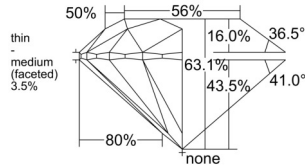

GIA®

FACSIMILE

GIA REPORT 6532862853

Verify this report at GIA.edu

GIA NATURAL DIAMOND DOSSIER®

October 30, 2025
GIA Report Number 6532862853
Shape and Cutting Style ..... Round Brilliant
Measurements ..... 5.29 - 5.34 x 3.35 mm

GRADING RESULTS

Carat Weight ..... 0.58 carat
Color Grade ..... G
Clarity Grade VS1
Cut Grade ..... Excellent

ADDITIONAL GRADING INFORMATION

Polish ..... Excellent
Symmetry ..... Excellent
Fluorescence ..... None
Clarity Characteristics ..... Cloud, Pinpoint
Inscription(s): GIA 6532862853

PROPORTIONS

GRADING SCALES

GIA COLOR SCALE	GIA CLARITY SCALE	GIA CUT SCALE
COLOURLESS	FLAWLESS	EXCELLENT
D	INTERNALLY FLAWLESS	
E	VVS₁	VERY GOOD
F		
G	VVS₂	
H	VS₁	GOOD
I		
J	VS₂	
K	SI₁	FAIR
L		
M	SI₂	
N	I₁	POOR
O		
P	I₂	
Q	I₃	
R		
S		
T		
U		
V		
W		
X		
Y		
Z