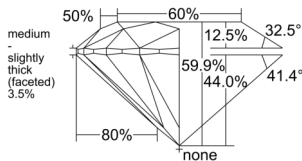

GIA®

FACSIMILE

GIA REPORT 6532863258

Verify this report at GIA.edu

GIA NATURAL DIAMOND DOSSIER®

October 30, 2025
GIA Report Number 6532863258
Shape and Cutting Style ..... Round Brilliant
Measurements ..... 4.78 - 4.82 x 2.88 mm

GRADING RESULTS

Carat Weight ..... 0.40 carat
Color Grade ..... H
Clarity Grade VS1
Cut Grade ..... Excellent

ADDITIONAL GRADING INFORMATION

Polish ..... Excellent
Symmetry ..... Excellent
Fluorescence ..... None
Clarity Characteristics ..... Cloud
Inscription(s): GIA 6532863258

PROPORTIONS

Profile to actual proportions