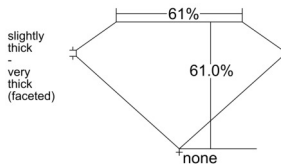

GIA®

FACSIMILE

GIA REPORT 6532866735

Verify this report at GIA.edu

GIA NATURAL DIAMOND DOSSIER®

November 07, 2025
GIA Report Number 6532866735
Shape and Cutting Style ..... Heart Brilliant
Measurements ..... 5.17 x 6.22 x 3.79 mm

GRADING RESULTS

Carat Weight ..... 0.72 carat
Color Grade ..... D
Clarity Grade VS2

ADDITIONAL GRADING INFORMATION

Polish ..... Excellent
Symmetry ..... Excellent
Fluorescence ..... None
Clarity Characteristics ..... Crystal
Inscription(s): GIA 6532866735

PROPORTIONS

Profile not to actual proportions

GRADING SCALES

GIA COLOR SCALE		GIA CLARITY SCALE	
COLORLESS	D	VERY VERY SLIGHTLY INCLUDED	FLAWLESS
	E		INTERNALLY FLAWLESS
	F		VVS₁
	G		VVS₂
	H		VS₁
	I		VS₂
	J		SI₁
	K		SI₂
	L		I₁
	M		I₂
NEAR COLORLESS	N	SLIGHTLY INCLUDED	I₃
	O		
	P		
	Q		
FAINT	R		
	S		
	T		
	U		
VERT LIGHT	V		
	W		
	X		
	Y		
LIGHT	Z