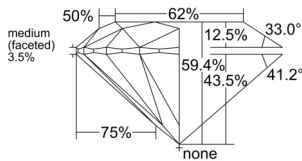

GIA®

FACSIMILE

GIA REPORT 6532875361

Verify this report at GIA.edu

GIA NATURAL DIAMOND DOSSIER®

November 17, 2025
GIA Report Number 6532875361
Shape and Cutting Style ..... Round Brilliant
Measurements ..... 4.39 - 4.41 x 2.61 mm

GRADING RESULTS

Carat Weight ..... 0.30 carat
Color Grade ..... F
Clarity Grade VVS1
Cut Grade ..... Excellent

ADDITIONAL GRADING INFORMATION

Polish ..... Excellent
Symmetry ..... Excellent
Fluorescence ..... None
Clarity Characteristics ..... Pinpoint, Feather
Inspection(s): GIA 6532875361

PROPORTIONS

Profile to actual proportions

GRADING SCALES

GIA COLOR SCALE	GIA CLARITY SCALE	GIA CUT SCALE	
D	FLAWLESS	EXCELLENT	
E	INTERNALLY FLAWLESS		
F		VVS₁	VERY GOOD
G	VVS₂		
H	VS₁	GOOD	
I	VS₂		
J	SI₁	FAIR	
K	SI₂		
L	I₁	POOR	
M			
N			
O	I₂		
P			
Q			
R	I₃		
S			
T			
U			
V			
W			
X			
Y			
Z