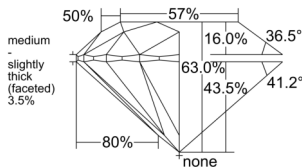

GIA®

FACSIMILE

GIA REPORT 6532876501

Verify this report at GIA.edu

GIA NATURAL DIAMOND DOSSIER®

November 05, 2025
GIA Report Number 6532876501
Shape and Cutting Style ..... Round Brilliant
Measurements ..... 5.22 - 5.25 x 3.30 mm

GRADING RESULTS

Carat Weight ..... 0.56 carat
Color Grade ..... G
Clarity Grade VS1
Cut Grade ..... Excellent

ADDITIONAL GRADING INFORMATION

Polish ..... Excellent
Symmetry ..... Excellent
Fluorescence ..... None
Clarity Characteristics ..... Cloud, Pinpoint
Inscription(s): GIA 6532876501

PROPORTIONS

GRADING SCALES

GIA COLOR SCALE

COLOURLESS	D
	E
	F
	G
	H
	I
	J
NEAR COLOURLESS	K
	L
Faint	M
	N
	O
	P
	Q
	R
	S
	T
	U
	V
	W
	X
	Y
Light	Z

GIA CLARITY SCALE

FLAWLESS	INTERNAL FLAWLESS	
		FLAWLESS
VERY VERY SLIGHTLY INCLUDED	VVS₁	
	VVS₂	
VERY SLIGHTLY INCLUDED	VS₁	
	VS₂	
SLIGHTLY INCLUDED	SI₁	
	SI₂	
INCLUDED	I₁	
	I₂	
	I₃	

GIA CUT SCALE

EXCELLENT
VERY GOOD
GOOD
FAIR
POOR