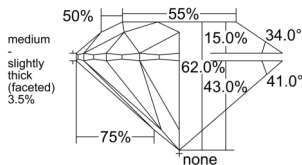

GIA®

FACSIMILE

GIA REPORT 6532877228

Verify this report at GIA.edu

GIA NATURAL DIAMOND DOSSIER®

November 03, 2025
GIA Report Number 6532877228
Shape and Cutting Style ..... Round Brilliant
Measurements ..... 4.46 - 4.49 x 2.77 mm

GRADING RESULTS

Carat Weight ..... 0.34 carat
Color Grade ..... E
Clarity Grade VVS1
Cut Grade ..... Excellent

ADDITIONAL GRADING INFORMATION

Polish ..... Excellent
Symmetry ..... Excellent
Fluorescence ..... None
Clarity Characteristics ..... Pinpoint
Inscription(s): GIA 6532877228

PROPORTIONS

Profile to actual proportions

GRADING SCALES

GIA COLOR SCALE

COLORLESS	D
	E
	F
	G
	H
	I
	J
NEAR COLORLESS	K
	L
Faint	M
	N
	O
	P
Very Light	Q
	R
	S
	T
	U
	V
Light	W
	X
	Y
	Z

GIA CLARITY SCALE

FLAWLESS	INTERNAL FLAWLESS	
		FLAWLESS
VERY VERY SLIGHTLY INCLUDED	VVS₁	
	VVS₂	
VERY SLIGHTLY INCLUDED	VS₁	
	VS₂	
SLIGHTLY INCLUDED	SI₁	
	SI₂	
INCLUDED	I₁	
	I₂	
	I₃	

GIA CUT SCALE

EXCELLENT
VERY GOOD
GOOD
FAIR
POOR