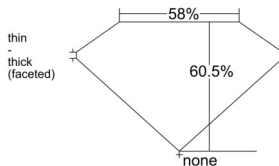

GIA®

FACSIMILE

GIA REPORT 6532880661

Verify this report at GIA.edu

GIA NATURAL DIAMOND DOSSIER®

November 04, 2025
GIA Report Number 6532880661
Shape and Cutting Style ..... Pear Brilliant
Measurements ..... 7.30 x 4.58 x 2.77 mm

GRADING RESULTS

Carat Weight ..... 0.52 carat
Color Grade ..... F
Clarity Grade SI1

ADDITIONAL GRADING INFORMATION

Polish ..... Excellent
Symmetry ..... Excellent
Fluorescence ..... None
Clarity Characteristics..... Cloud, Crystal
Inscription(s): GIA 6532880661

PROPORTIONS

Profile not to actual proportions

GRADING SCALES

GIA COLOR SCALE		GIA CLARITY SCALE		
COLORLESS	D	VERY VERY SLIGHTLY INCLUDED	FLAWLESS	
	E		INTERNALLY FLAWLESS	
	F		VVS₁	
	NEAR COLORLESS	G	VVS₂	
		H	VERY SLIGHTLY INCLUDED	VS₁
		I		VS₂
		J	SLIGHTLY INCLUDED	SI₁
	K	SI₂		
	L	INCLUDED		I₁
	M		I₂	
N	I₃			
FAINT	O			
	P			
	Q			
	R			
	S			
	T			
	U			
VERT LIGHT	V			
	W			
	X			
	Y			
LIGHT	Z