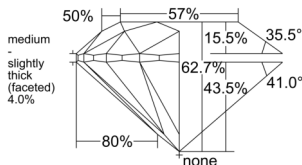

GIA®

FACSIMILE

GIA REPORT 6532885140

Verify this report at GIA.edu

GIA NATURAL DIAMOND DOSSIER®

November 04, 2025
GIA Report Number 6532885140
Shape and Cutting Style ..... Round Brilliant
Measurements ..... 5.34 - 5.38 x 3.36 mm

GRADING RESULTS

Carat Weight ..... 0.60 carat
Color Grade ..... G
Clarity Grade VS1
Cut Grade ..... Excellent

ADDITIONAL GRADING INFORMATION

Polish ..... Excellent
Symmetry ..... Excellent
Fluorescence ..... Faint
Clarity Characteristics ..... Feather, Cloud, Pinpoint
Inspection(s): GIA 6532885140

PROPORTIONS

Profile to actual proportions