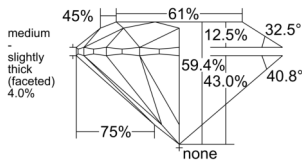

GIA®

FACSIMILE

GIA REPORT 6532886921

Verify this report at GIA.edu

GIA NATURAL DIAMOND DOSSIER®

November 03, 2025
GIA Report Number 6532886921
Shape and Cutting Style ..... Round Brilliant
Measurements ..... 5.45 - 5.49 x 3.25 mm

GRADING RESULTS

Carat Weight ..... 0.60 carat
Color Grade ..... F
Clarity Grade VVS2
Cut Grade ..... Excellent

ADDITIONAL GRADING INFORMATION

Polish ..... Very Good
Symmetry ..... Excellent
Fluorescence ..... None
Clarity Characteristics ..... Pinpoint
Inscription(s): GIA 6532886921

PROPORTIONS

Profile to actual proportions