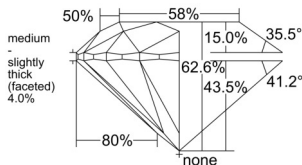

GIA®

FACSIMILE

GIA REPORT 6532888901

Verify this report at GIA.edu

GIA NATURAL DIAMOND DOSSIER®

November 04, 2025
GIA Report Number 6532888901
Shape and Cutting Style ..... Round Brilliant
Measurements ..... 4.39 - 4.41 x 2.76 mm

GRADING RESULTS

Carat Weight ..... 0.33 carat
Color Grade ..... F
Clarity Grade VS2
Cut Grade ..... Excellent

ADDITIONAL GRADING INFORMATION

Polish ..... Excellent
Symmetry ..... Excellent
Fluorescence ..... Faint
Clarity Characteristics ..... Cloud, Crystal
Inscription(s): GIA 6532888901

PROPORTIONS

GRADING SCALES

GIA COLOR SCALE

COLORESS	D
	E
	F
	G
	H
NEAR COLORESS	I
	J
	K
	L
FAIN	M
	N
	O
	P
VERY LIGHT	Q
	R
	S
	T
	U
	V
	W
	X
	Y
LIGHT	Z

GIA CLARITY SCALE

VERY VERY SLIGHTLY INCLUDED	FLAWLESS
	INTERNALLY FLAWLESS
VERY SLIGHTLY INCLUDED	VVS₁
	VVS₂
SLIGHTLY INCLUDED	VS₁
	VS₂
INCLUDED	SI₁
	SI₂
	I₁
	I₂
	I₃

GIA CUT SCALE

EXCELLENT
VERY GOOD
GOOD
FAIR
POOR