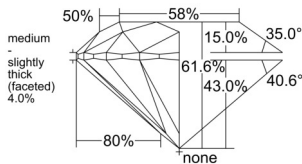

GIA®

FACSIMILE

GIA REPORT 6532893916

Verify this report at GIA.edu

GIA NATURAL DIAMOND DOSSIER®

November 04, 2025
GIA Report Number 6532893916
Shape and Cutting Style ..... Round Brilliant
Measurements ..... 4.33 - 4.36 x 2.67 mm

GRADING RESULTS

Carat Weight ..... 0.31 carat
Color Grade ..... E
Clarity Grade VS1
Cut Grade ..... Excellent

ADDITIONAL GRADING INFORMATION

Polish ..... Excellent
Symmetry ..... Excellent
Fluorescence ..... None
Clarity Characteristics ..... Crystal, Needle, Pinpoint
Inscription(s): GIA 6532893916

PROPORTIONS

GRADING SCALES

GIA COLOR SCALE

COLORESS	D
	E
	F
	G
	H
	I
	J
NEAR COLORESS	K
	L
FANIT	M
	N
	O
	P
VERY LIGHT	Q
	R
	S
	T
	U
	V
	W
	X
	Y
LIGHT	Z

GIA CLARITY SCALE

VERY VERY SLIGHTLY INCLUDED	FLAWLESS
	INTERNALLY FLAWLESS
VERY SLIGHTLY INCLUDED	VVS₁
	VVS₂
SLIGHTLY INCLUDED	VS₁
	VS₂
INCLUDED	SI₁
	SI₂
	I₁
	I₂
	I₃

GIA CUT SCALE

EXCELLENT
VERY GOOD
GOOD
FAIR
POOR