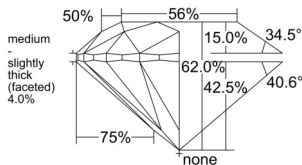

GIA®

FACSIMILE

GIA REPORT 6532894247

Verify this report at GIA.edu

GIA NATURAL DIAMOND DOSSIER®

November 04, 2025
GIA Report Number 6532894247
Shape and Cutting Style ..... Round Brilliant
Measurements ..... 4.96 - 4.98 x 3.08 mm

GRADING RESULTS

Carat Weight ..... 0.47 carat
Color Grade ..... H
Clarity Grade VS1
Cut Grade ..... Excellent

ADDITIONAL GRADING INFORMATION

Polish ..... Excellent
Symmetry ..... Excellent
Fluorescence ..... None
Clarity Characteristics ..... Feather, Cloud
Inscription(s): GIA 6532894247

PROPORTIONS

Profile to actual proportions

GRADING SCALES

GIA COLOR SCALE	GIA CLARITY SCALE	GIA CUT SCALE	
D	FLAWLESS	EXCELLENT	
E	INTERNALLY FLAWLESS		
F		VVS₁	VERY GOOD
G	VVS₂		
H	VS₁	GOOD	
I	VS₂		
J	SI₁	FAIR	
K	SI₂		
L	I₁	POOR	
M			
N			
O	I₂		
P			
Q			
R	I₃		
S			
T			
U			
V			
W			
X			
Y			
Z