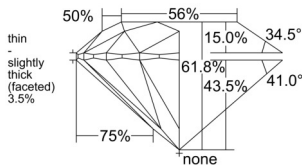

GIA®

FACSIMILE

GIA REPORT 6532894375

Verify this report at GIA.edu

GIA NATURAL DIAMOND DOSSIER®

November 04, 2025
GIA Report Number **6532894375**
Shape and Cutting Style ..... **Round Brilliant**
Measurements ..... **4.55 - 4.56 x 2.81 mm**

GRADING RESULTS

Carat Weight ..... **0.35 carat**
Color Grade ..... **F**
Clarity Grade **VVS1**
Cut Grade ..... **Excellent**

ADDITIONAL GRADING INFORMATION

Polish ..... **Excellent**
Symmetry ..... **Excellent**
Fluorescence ..... **None**
Clarity Characteristics ..... **Feather**
Inscription(s): **GIA 6532894375**

PROPORTIONS

Profile to actual proportions