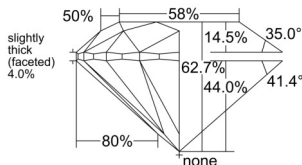

GIA®

FACSIMILE

GIA REPORT 6532896263

Verify this report at GIA.edu

GIA NATURAL DIAMOND DOSSIER®

November 04, 2025
GIA Report Number 6532896263
Shape and Cutting Style ..... Round Brilliant
Measurements ..... 5.03 - 5.07 x 3.17 mm

GRADING RESULTS

Carat Weight ..... 0.50 carat
Color Grade ..... E
Clarity Grade VS1
Cut Grade ..... Excellent

ADDITIONAL GRADING INFORMATION

Polish ..... Excellent
Symmetry ..... Excellent
Fluorescence ..... Strong Blue
Clarity Characteristics ..... Feather, Cloud, Pinpoint
Inscription(s): GIA 6532896263

PROPORTIONS

Profile to actual proportions

GRADING SCALES

GIA COLOR SCALE	GIA CLARITY SCALE	GIA CUT SCALE	
D	FLAWLESS	EXCELLENT	
E	INTERNALLY FLAWLESS		
F		VVS₁	VERY GOOD
G	VVS₂		
H	VS₁	GOOD	
I	VS₂		
J	SI₁	FAIR	
K	SI₂		
L	I₁	POOR	
M	I₂		
N	I₃		
O			
P			
Q			
R			
S			
T			
U			
V			
W			
X			
Y			
Z