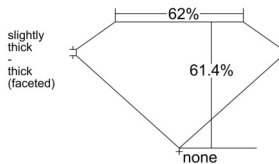

GIA®

FACSIMILE

GIA REPORT 6532897532

Verify this report at GIA.edu

GIA NATURAL DIAMOND DOSSIER®

November 03, 2025
GIA Report Number 6532897532
Shape and Cutting Style ..... Pear Brilliant
Measurements ..... 6.83 x 4.55 x 2.80 mm

GRADING RESULTS

Carat Weight ..... 0.52 carat
Color Grade ..... F
Clarity Grade VVS1

ADDITIONAL GRADING INFORMATION

Polish ..... Excellent
Symmetry ..... Very Good
Fluorescence ..... Medium Blue
Clarity Characteristics ..... Pinpoint
Inscription(s): GIA 6532897532

PROPORTIONS

Profile not to actual proportions

GRADING SCALES

GIA COLOR SCALE		GIA CLARITY SCALE			
COLORLESS	D	VERY VERY SLIGHTLY INCLUDED	FLAWLESS		
	E		INTERNALLY FLAWLESS		
	F		VVS₁		
	NEAR COLORLESS	G	VERY SLIGHTLY INCLUDED	VVS₂	
		H		VS₁	
		FAINT	I	SLIGHTLY INCLUDED	VS₂
			J		SI₁
	K		SI₂		
	VERT LIGHT		L	INCLUDED	I₁
			M		I₂
N			I₃		
O					
P					
Q					
R					
LIGHT	S				
	T				
	U				
	V				
	W				
	X				
	Y				
	Z