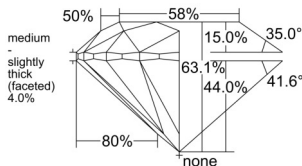

GIA®

FACSIMILE

GIA REPORT 6532902247

Verify this report at GIA.edu

GIA NATURAL DIAMOND DOSSIER®

November 05, 2025
GIA Report Number 6532902247
Shape and Cutting Style ..... Round Brilliant
Measurements ..... 5.71 - 5.75 x 3.62 mm

GRADING RESULTS

Carat Weight ..... 0.73 carat
Color Grade ..... G
Clarity Grade S11
Cut Grade ..... Excellent

ADDITIONAL GRADING INFORMATION

Polish ..... Excellent
Symmetry ..... Excellent
Fluorescence ..... None
Clarity Characteristics ..... Cloud, Crystal, Feather
Inscription(s): GIA 6532902247

PROPORTIONS

GRADING SCALES

GIA COLOR SCALE

COLOREDNESS	D
	E
	F
	G
	H
	I
	J
NEAR COLORLESS	K
	L
	M
Faint	N
	O
	P
	Q
	R
	S
	T
	U
	V
	W
	X
	Y
Light	Z

GIA CLARITY SCALE

FLAWLESS	INTERNAL FLAWLESS	
		FLAWLESS
VERY VERY SLIGHTLY INCLUDED	VERY SLIGHTLY INCLUDED	
		VVS₁
	VVS₂	
SLIGHTLY INCLUDED	INCLUDED	
		VS₁
	VS₂	
	SI₁	
	SI₂	
	I₁	
	I₂	
	I₃	

GIA CUT SCALE

EXCELLENT
VERY GOOD
GOOD
FAIR
POOR