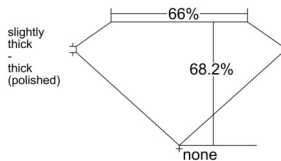

GIA®

FACSIMILE

GIA REPORT 6532922230

Verify this report at GIA.edu

GIA NATURAL DIAMOND DOSSIER®

November 07, 2025
GIA Report Number 6532922230
Shape and Cutting Style ..... **Cut-Cornered Rectangular Modified Brilliant**
Measurements ..... 6.03 x 4.54 x 3.10 mm

GRADING RESULTS

Carat Weight ..... 0.71 carat
Color Grade ..... K
Clarity Grade VS2

ADDITIONAL GRADING INFORMATION

Polish ..... Excellent
Symmetry ..... Excellent
Fluorescence ..... None
Clarity Characteristics..... Crystal, Cloud
Inscription(s): GIA 6532922230

PROPORTIONS

Profile not to actual proportions

GRADING SCALES

GIA COLOR SCALE		GIA CLARITY SCALE		
COLORLESS	D	VERY VERY SLIGHTLY INCLUDED	FLAWLESS	
	E		INTERNALLY FLAWLESS	
	F		VVS₁	
	G		VVS₂	
	NEAR COLORLESS	H	VERY SLIGHTLY INCLUDED	VS₁
		I		VS₂
		J	SLIGHTLY INCLUDED	SI₁
		K		SI₂
	FAINT	L	INCLUDED	I₁
		M		I₂
N		I₃		
O				
VERT LIGHT		P		
		Q		
		R		
		S		
LIGHT	T			
	U			
	V			
	W			
	X			
	Y			
	Z