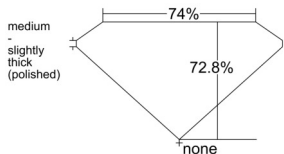

GIA®

FACSIMILE

GIA REPORT 6532928167

Verify this report at GIA.edu

GIA NATURAL DIAMOND DOSSIER®

November 06, 2025
GIA Report Number 6532928167
Shape and Cutting Style ..... Square Modified Brilliant
Measurements ..... 4.70 x 4.61 x 3.35 mm

GRADING RESULTS

Carat Weight ..... 0.60 carat
Color Grade ..... E
Clarity Grade VS2

ADDITIONAL GRADING INFORMATION

Polish ..... Excellent
Symmetry ..... Very Good
Fluorescence ..... None
Clarity Characteristics..... Feather, Crystal
Inscription(s): GIA 6532928167

PROPORTIONS

Profile not to actual proportions

GRADING SCALES

GIA COLOR SCALE		GIA CLARITY SCALE		
COLORLESS	D	VERY VERY SLIGHTLY INCLUDED	FLAWLESS	
	E		INTERNALLY FLAWLESS	
	F		VVS₁	
	NEAR COLORLESS	G	VERY SLIGHTLY INCLUDED	VVS₂
		H		VS₁
		I	SLIGHTLY INCLUDED	VS₂
		J		SI₁
		K		SI₂
	FAINT	L	INCLUDED	I₁
		M		I₂
N		I₃		
O				
VERT LIGHT		P		
		Q		
		R		
		S		
LIGHT	T			
	U			
	V			
	W			
	X			
	Y			
	Z