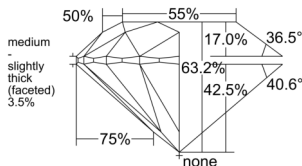

GIA®

FACSIMILE

GIA REPORT 6532943055

Verify this report at GIA.edu

GIA NATURAL DIAMOND DOSSIER®

November 10, 2025
GIA Report Number 6532943055
Shape and Cutting Style ..... Round Brilliant
Measurements ..... 4.88 - 4.92 x 3.10 mm

GRADING RESULTS

Carat Weight ..... 0.46 carat
Color Grade ..... G
Clarity Grade S11
Cut Grade ..... Excellent

ADDITIONAL GRADING INFORMATION

Polish ..... Excellent
Symmetry ..... Excellent
Fluorescence ..... None
Clarity Characteristics..... Cloud, Crystal, Feather
Inspection(s): GIA 6532943055

PROPORTIONS

Profile to actual proportions