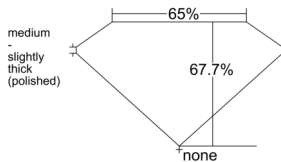

GIA®

FACSIMILE

GIA REPORT 6532944429

Verify this report at GIA.edu

GIA NATURAL DIAMOND DOSSIER®

November 07, 2025
GIA Report Number 6532944429
Shape and Cutting Style ..... **Cut-Cornered Rectangular Modified Brilliant**
Measurements ..... 5.40 x 4.10 x 2.78 mm

GRADING RESULTS

Carat Weight ..... 0.51 carat
Color Grade ..... G
Clarity Grade S11

ADDITIONAL GRADING INFORMATION

Polish ..... Excellent
Symmetry ..... Very Good
Fluorescence ..... Faint
Clarity Characteristics ..... Crystal, Cloud, Feather
Inscription(s): GIA 6532944429

PROPORTIONS

Profile not to actual proportions

GRADING SCALES

GIA COLOR SCALE		GIA CLARITY SCALE			
COLORLESS	D	VERY VERY SLIGHTLY INCLUDED	FLAWLESS		
	E		INTERNALLY FLAWLESS		
	F		VVS₁		
	NEAR COLORLESS	G	VERY SLIGHTLY INCLUDED	VVS₂	
		H		VS₁	
		FAINT	I	SLIGHTLY INCLUDED	VS₂
			J		S1₁
			K		S1₂
	VERT LIGHT	L	INCLUDED	I₁	
		M		I₂	
N		I₃			
LIGHT		O			
		P			
		Q			
		R			
		S			
T					
U					
V					
W					
X					
Y					
Z