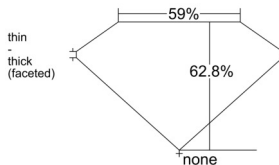

GIA®

FACSIMILE

GIA REPORT 6532944456

Verify this report at GIA.edu

GIA NATURAL DIAMOND DOSSIER®

November 08, 2025
GIA Report Number 6532944456
Shape and Cutting Style ..... Pear Brilliant
Measurements ..... 7.82 x 4.66 x 2.93 mm

GRADING RESULTS

Carat Weight ..... 0.63 carat
Color Grade ..... G
Clarity Grade VS2

ADDITIONAL GRADING INFORMATION

Polish ..... Excellent
Symmetry ..... Excellent
Fluorescence ..... Faint
Clarity Characteristics ..... Crystal, Feather, Cloud
Inscription(s): GIA 6532944456

PROPORTIONS

Profile not to actual proportions

GRADING SCALES

GIA COLOR SCALE		GIA CLARITY SCALE			
COLORLESS	D	VERY VERY SLIGHTLY INCLUDED	FLAWLESS		
	E		INTERNALLY FLAWLESS		
	F		VVS₁		
	G		VVS₂		
	NEAR COLORLESS		H	VERY SLIGHTLY INCLUDED	VS₁
			I		VS₂
			J		SI₁
	FAINT		K	SLIGHTLY INCLUDED	SI₂
			L		I₁
			M		I₂
N		I₃			
VERT LIGHT	O	INCLUDED			
	P				
	Q				
	R				
	S				
	T				
LIGHT	U				
	V				
	W				
	X				
Y					
Z