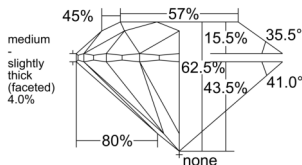

GIA®

FACSIMILE

GIA REPORT 6532944911

Verify this report at GIA.edu

GIA NATURAL DIAMOND DOSSIER®

November 10, 2025
GIA Report Number 6532944911
Shape and Cutting Style ..... Round Brilliant
Measurements ..... 4.57 - 4.59 x 2.86 mm

GRADING RESULTS

Carat Weight ..... 0.37 carat
Color Grade ..... G
Clarity Grade VVS1
Cut Grade ..... Excellent

ADDITIONAL GRADING INFORMATION

Polish ..... Excellent
Symmetry ..... Excellent
Fluorescence ..... None
Clarity Characteristics..... Pinpoint, Feather, Indented Natural
Inspection(s): GIA 6532944911

PROPORTIONS

GRADING SCALES

GIA COLOR SCALE	GIA CLARITY SCALE	GIA CUT SCALE	
D	FLAWLESS	EXCELLENT	
E	INTERNALLY FLAWLESS		
F		VVS₁	VERY GOOD
G	VVS₂		
H	VS₁	GOOD	
I	VS₂		
J	SI₁	FAIR	
K	SI₂		
L	I₁	POOR	
M			
N			
O	I₂		
P			
Q			
R	I₃		
S			
T			
U			
V			
W			
X			
Y			
Z