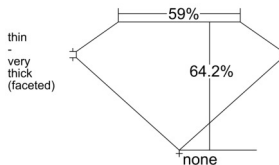

GIA®

FACSIMILE

GIA REPORT 6532948851

Verify this report at GIA.edu

GIA NATURAL DIAMOND DOSSIER®

November 12, 2025
GIA Report Number 6532948851
Shape and Cutting Style ..... Pear Brilliant
Measurements ..... 5.80 x 3.65 x 2.35 mm

GRADING RESULTS

Carat Weight ..... 0.30 carat
Color Grade ..... E
Clarity Grade VS1

ADDITIONAL GRADING INFORMATION

Polish ..... Excellent
Symmetry ..... Very Good
Fluorescence ..... None
Clarity Characteristics..... Crystal, Pinpoint, Indented Natural
Inscription(s): GIA 6532948851

PROPORTIONS

Profile not to actual proportions

GRADING SCALES

GIA COLOR SCALE		GIA CLARITY SCALE	
COLORLESS	D	VERY VERY SLIGHTLY INCLUDED	FLAWLESS
	E		INTERNALLY FLAWLESS
	F		VVS₁
	G		VVS₂
	H		VS₁
	I		VS₂
	J		SI₁
	K		SI₂
	L		I₁
	M		I₂
NEAR COLORLESS	N	SLIGHTLY INCLUDED	I₃
	O		
	P		
	Q		
FAINT	R	INCLUDED	
	S		
	T		
	U		
VERT LIGHT	V		
	W		
	X		
	Y		
LIGHT	Z