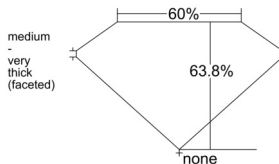

GIA®

FACSIMILE

GIA REPORT 6532948976

Verify this report at GIA.edu

GIA NATURAL DIAMOND DOSSIER®

November 12, 2025
GIA Report Number **6532948976**
Shape and Cutting Style ..... **Pear Brilliant**
Measurements ..... **5.86 x 3.68 x 2.35 mm**

GRADING RESULTS

Carat Weight ..... **0.30 carat**
Color Grade ..... **D**
Clarity Grade **VS2**

ADDITIONAL GRADING INFORMATION

Polish ..... **Excellent**
Symmetry ..... **Very Good**
Fluorescence ..... **None**
Clarity Characteristics..... **Feather, Crystal**
Inscription(s): GIA 6532948976

PROPORTIONS

Profile not to actual proportions

GRADING SCALES

GIA COLOR SCALE		GIA CLARITY SCALE			
COLORLESS	D	VERY VERY SLIGHTLY INCLUDED	FLAWLESS		
	E		INTERNALLY FLAWLESS		
	F	VERY SLIGHTLY INCLUDED	VVS₁		
	G		VVS₂		
	H		VS₁		
	NEAR COLORLESS	I	SLIGHTLY INCLUDED	VS₂	
		J		SI₁	
		FAINT	K	INCLUDED	SI₂
			L		I₁
	M		I₂		
VERT LIGHT	N		INCLUDED	I₃	
	O				
	P				
	Q				
	R				
	S				
LIGHT	T				
	U				
	V				
	W				
	X				
	Y				
Z