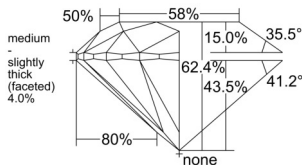

GIA®

FACSIMILE

GIA REPORT 6532955653

Verify this report at GIA.edu

GIA NATURAL DIAMOND DOSSIER®

November 10, 2025
GIA Report Number 6532955653
Shape and Cutting Style ..... Round Brilliant
Measurements ..... 4.43 - 4.45 x 2.77 mm

GRADING RESULTS

Carat Weight ..... 0.34 carat
Color Grade ..... F
Clarity Grade VS1
Cut Grade ..... Excellent

ADDITIONAL GRADING INFORMATION

Polish ..... Excellent
Symmetry ..... Excellent
Fluorescence ..... None
Clarity Characteristics..... Cloud, Crystal, Feather, Pinpoint
Inspection(s): GIA 6532955653

PROPORTIONS

GRADING SCALES

GIA COLOR SCALE	GIA CLARITY SCALE	GIA CUT SCALE
COLOURLESS	FLAWLESS	EXCELLENT
D	INTERNALLY FLAWLESS	
E	VVS₁	VERY GOOD
F		
G	VS₁	GOOD
H		
I	SI₁	FAIR
J		
K	I₁	POOR
L		
M	I₂	
N		
O	I₃	
P		
Q		
R		
S		
T		
U		
V		
W		
X		
Y		
Z